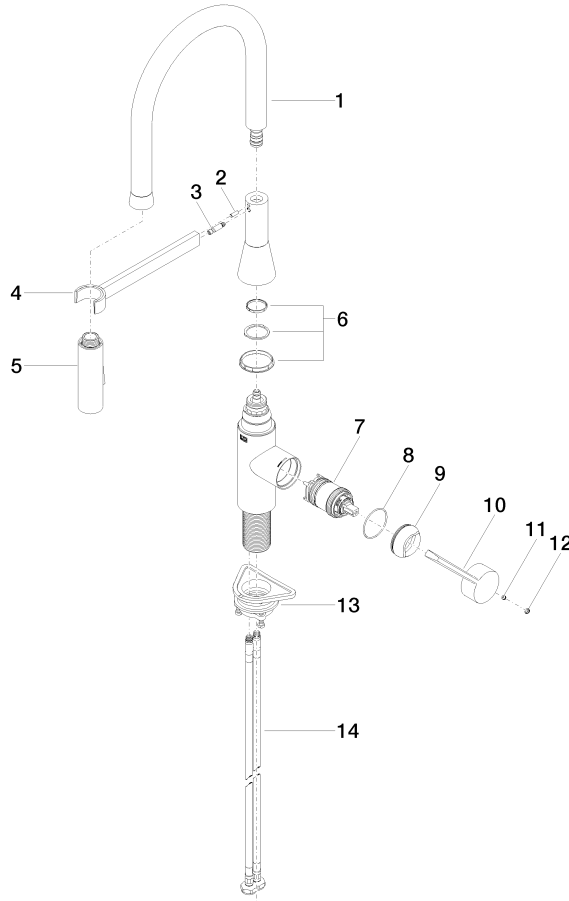

33 865 895

- 200mm projection
- Flexible silicone hose with large operating range of up to 350 mm
- pivotable spout 360°
- Optional swivel limiter available with swivel limiter set 12 821 970 90
- This product can help a building meet the requirements of Green Building Rating Systems, e.g. LEED®, BREEAM®, DGNB
- air-enriched flow and spray flow
- height of mixer 451 mm
- height up to aerator 119 mm
- hole diameter 35 mm
- sprayface with anti-scaling system
- max. flow 9.5 l/min at 3 bar flow pressure
- lead-free

**Recommended miscellaneous**

**Swivel limitation set -** 12 821 970 90

**Recommended miscellaneous**

**Dispenser without rosette - Durabron (23kt Gold)** 82 424 970-09

**Recommended miscellaneous**

**Strainer waste with control handle - Durabron (23kt Gold)** 10 712 970-09

33 865 895

**Flow rate chart**

33 865 895

### Spare parts list

No.	Item Number	Name	Quantity used	Delivery time
1	90 30 02 100 00-09	hose	1	40
2	09 31 11 040 90	pin	1	2
3	09 31 11 209 90	pin	1	2
4	90 17 20 045 00-09	holder	1	40
5	04 12 11 150 00 90	shower	1	2
6	90 28 10 161 00 90	set	1	2
7	90 15 05 064 05 90	cartridge	1	2
8	09 14 10 190 90	seal	1	2
9	09 28 30 030-09	cover	1	40
10	09 20 89 020-09	handle	1	40
11	90 31 11 063 00 90	pin	1	2
12	90 31 20 087 00-09	plug	1	40
13	04 30 11 040 00 90	fixing set	1	2
14	04 30 04 101 00 90	hose	2	2