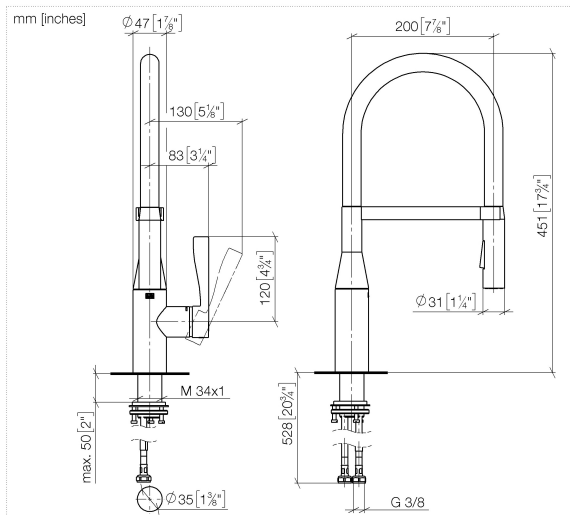

33 865 895

Flow rate chart